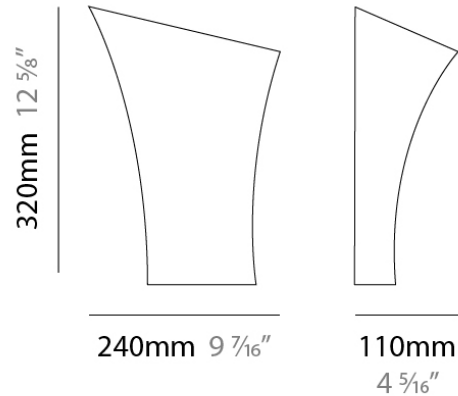

TWISTER SURFACE

D83000

GENERAL

Series: Twister
Brand: Panzeri
Division: Design
Mounting Type: Surface
Mounting Location: Wall
Subcategory: Sconce

PHYSICAL

Shape: Abstract
Length (mm): 240
Length (in): 9 1/2
Width (mm): 240
Width (in): 9 7/8
Height (mm): 320
Height (in): 12 5/8
Extension (mm): 110
Extension (in): 4 5/16
Light Distribution: Direct / Indirect
Weight (kg): 0.90
Weight (lbs): 1.98
Diffuser: Matte White Blown Glass
Fixture Finish: TIM
Fixture Material: Metal

ELECTRICAL

Number of Lamps: 1
Lamp Type: LED Retrofit / CFL
Bulb Included: Bulb Not Included
Total Output Wattage (W): 18 / 23
Max. Wattage Per Lamp (W): 18 / 23
Lamp Base: E26
Input Voltage (V): 120
Upon Request: 277Vac / GU24

LED

OPTICAL

RATINGS AND CERTIFICATIONS

Certified By: CSA Certified to UL and CSA Standards
IP rating: IP20